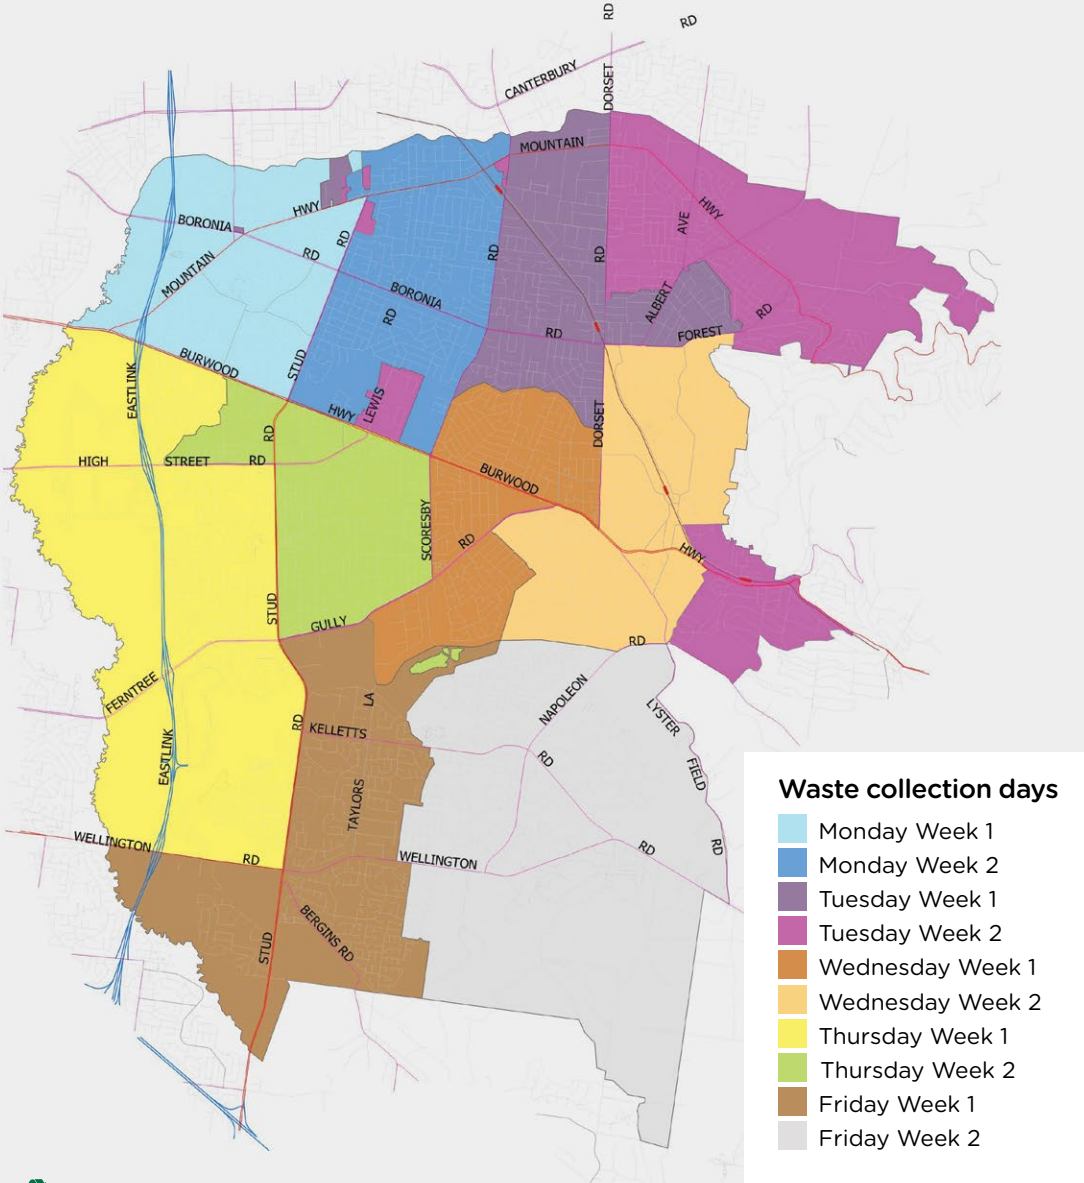

## Hard rubbish collections

Eligible households (properties with a residential bin charge including renters) are entitled to 2 on-call hard waste collections each financial year.

To book or find details of what you can put out for your hard waste collection, visit [knox.vic.gov.au/HardRubbish](https://knox.vic.gov.au/HardRubbish)

# Bin collection map

Bin collections occur on the day of the week shown on your area of the map below.  
**Bins will be collected on all Public Holidays.**

How to use this map:

1. Find your street on the map to see your collection day and collection week
2. Refer to the calendar for your household's bin collection week.

## Week 1 (See map)

Household rubbish bin (fortnightly)
  Recycling bin (fortnightly)
 **Food and garden bin (weekly)**

July 2024						
M	T	W	T	F	S	S
1	2	3	4	5	6	7
8	9	10	11	12	13	14
15	16	17	18	19	20	21
22	23	24	25	26	27	28
29	30	31				