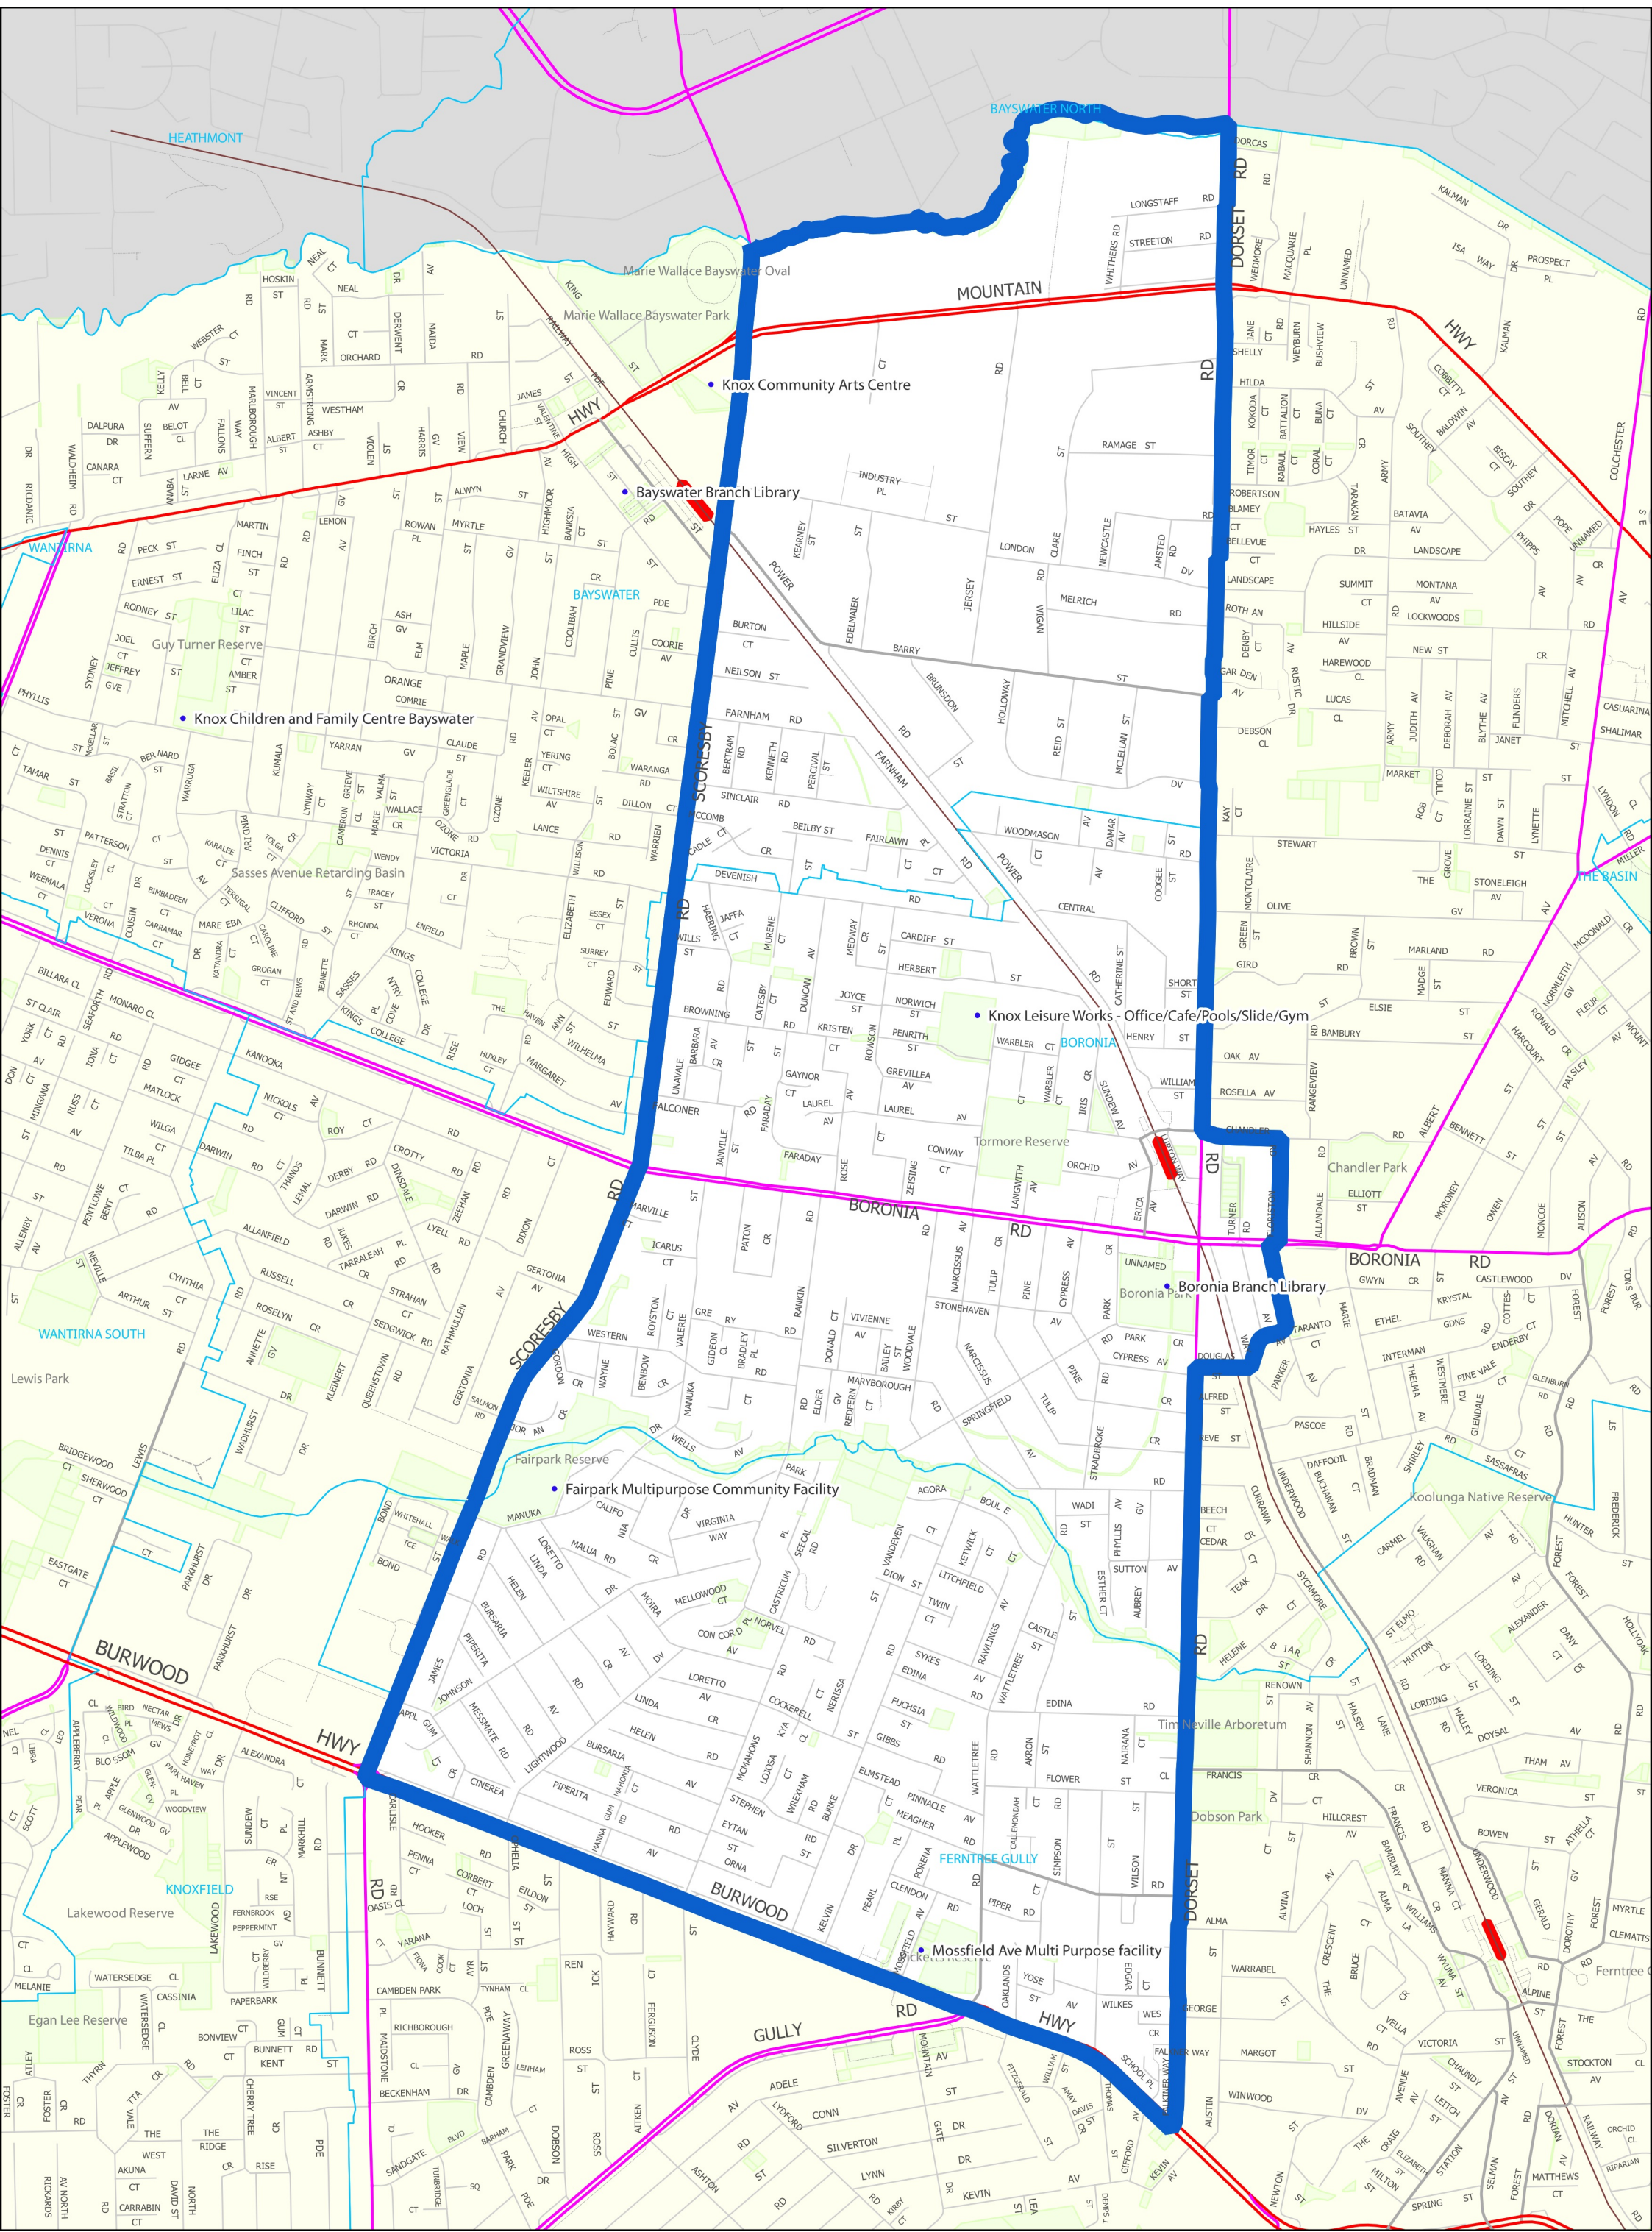

# Knox City Council - Baird Ward

HEATHMONT

BAYSWATER NORTH

Marie Wallace Bayswater Oval  
Marie Wallace Bayswater Park

MOUNTAIN

• Knox Community Arts Centre

• Bayswater Branch Library

• Knox Children and Family Centre Bayswater

Sassas Avenue Retarding Basin

• Knox Leisure Works - Office/Cafe/Pool/Slide/Gym

• Boronia Branch Library

• Fairpark Multipurpose Community Facility

• Mossfield Ave Multi Purpose facility

WANTIRNA

BAYSWATER

WANTIRNA SOUTH

BORONIA

BORONIA

BORONIA

BURWOOD

BURWOOD

FERNTREE GULLY

KNOXFIELD

GULLY