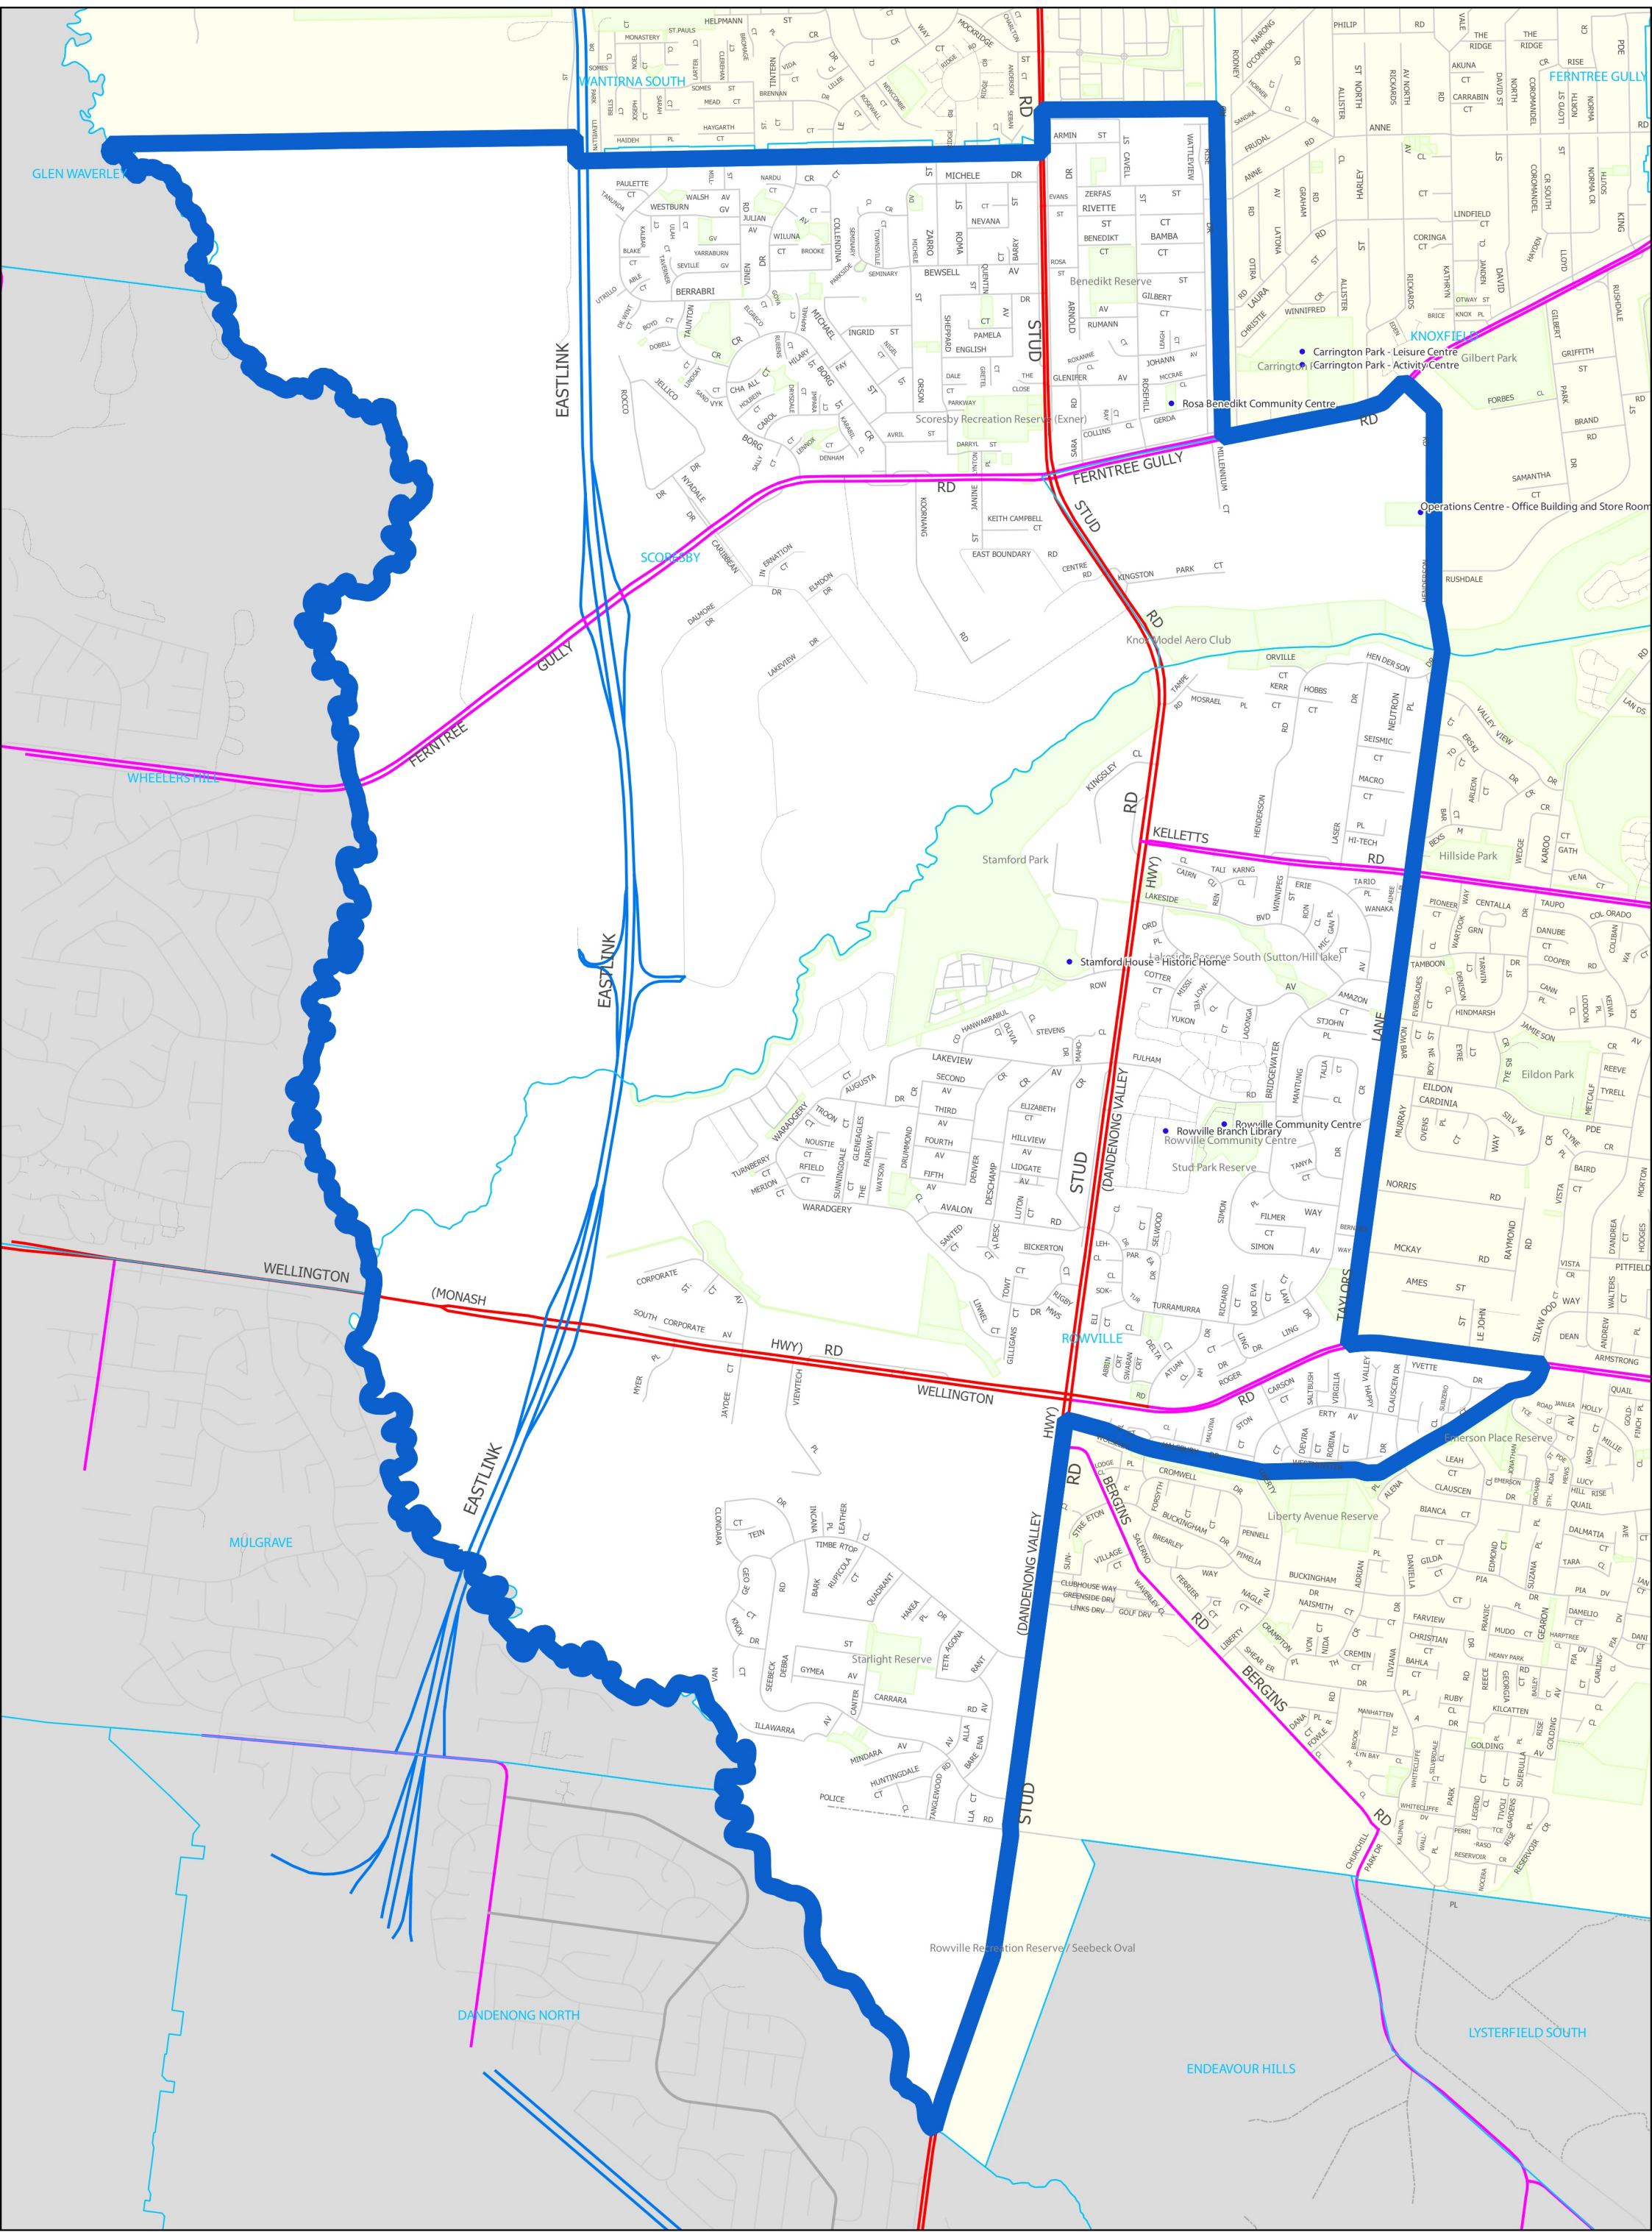

# Knox City Council - Tirhatuan Ward

GLEN WAVERLEY

MANTIRNA SOUTH

FERNTREE GULLY

KNOXFIELD

SCORESBY

WHEELERS HILL

EASTLINK

KELLETTS

ROWVILLE

WELLINGTON

(MONASH)

HWY) RD

WELLINGTON

MULGRAVE

EASTLINK

(DANDENONG VALLEY)

(DANDENONG VALLEY)

BERGINS

DANDENONG NORTH

Rowville Recreation Reserve / Seebck Oval

ENDEAVOUR HILLS

LYSTERFIELD SOUTH