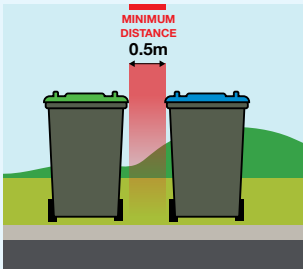

Ensure bins are at least 50cm apart with wheels and handles facing away from the kerb.

Allow a minimum of 1m clearance from parked cars, trees, light poles or any other obstructions.

Ensure bin lids are fully closed.