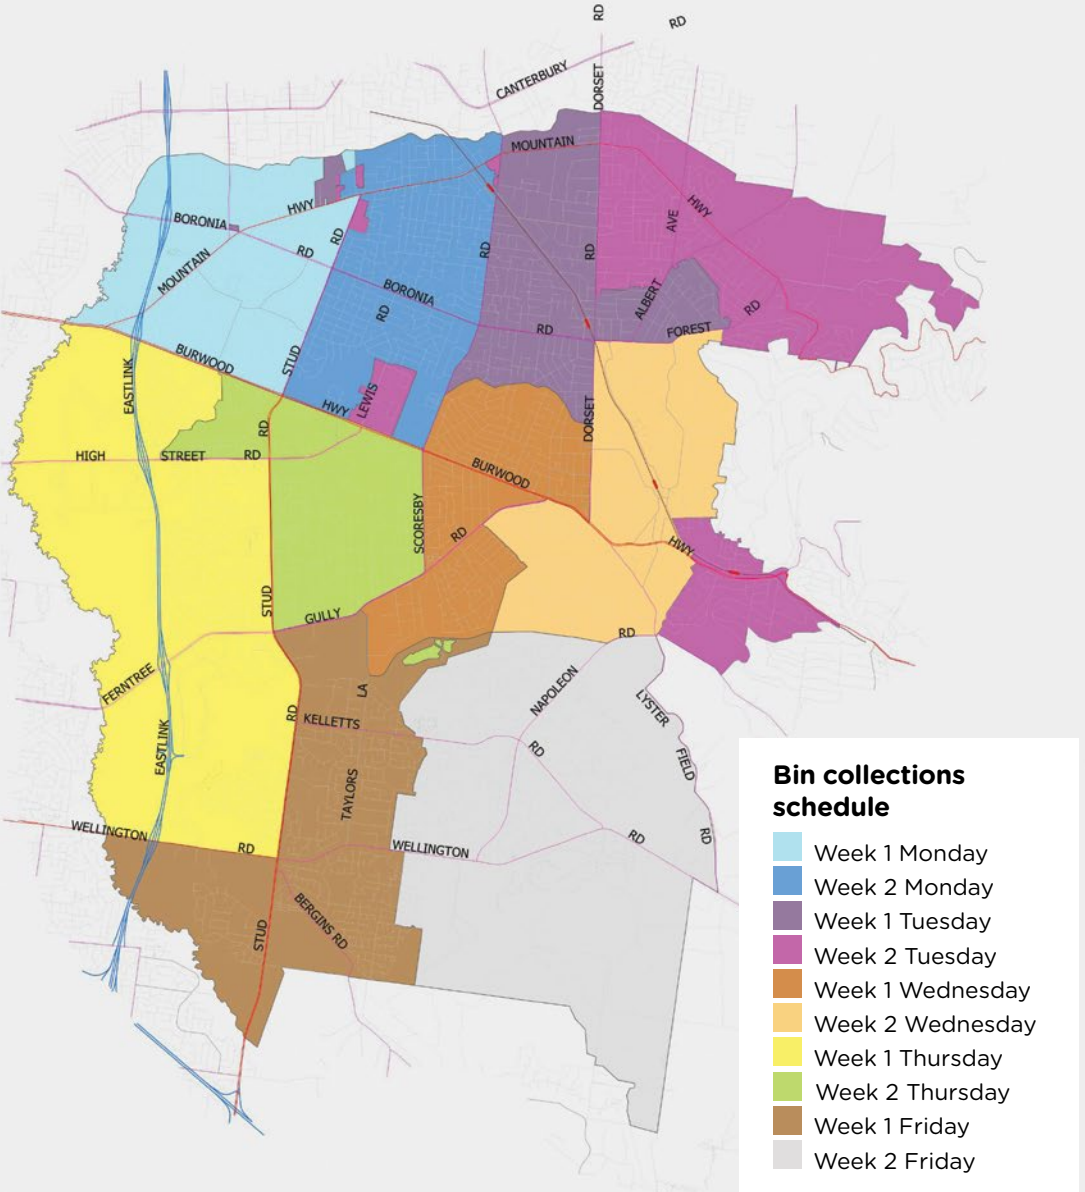

Household bin collections 2025

Find my bin day

Scan the QR code or visit knox.vic.gov.au/BinDay to search your address, or use the bin collection map and calendar on the back.

Bin placement

Help us collect your bins safely by placing them on the street as follows:

- Put your bin out the night before or by 6am on your collection day
- Return your bin to your property within 24 hours

What goes in my bin?

See our A-Z guide for more information. Visit knox.vic.gov.au/WasteGuide or scan the code.

Hard rubbish

Eligible households are entitled to two collections each financial year. Book online at knox.vic.gov.au/HardRubbish or scan the code.

Bin collection map and calendar

1. Find your street on the map. Note the colour assigned to your area.
2. Refer to the bin collection schedule. e.g. *My house is on Taylors Lane so, my bins will be collected week 1, on Fridays.*
3. Use the week 1 or week 2 calendar as needed.

November 2025							December 2025						
M	T	W	T	F	S	S	M	T	W	T	F	S	S
					1	2	1	2	3	4	5	6	7
3	4	5	6	7	8	9	8	9	10	11	12	13	14
10	11	12	13	14	15	16	15	16	17	18	19	20	21
17	18	19	20	21	22	23	22	23	24	25	26	27	28
24	25	26	27	28	29	30	29	30	31				